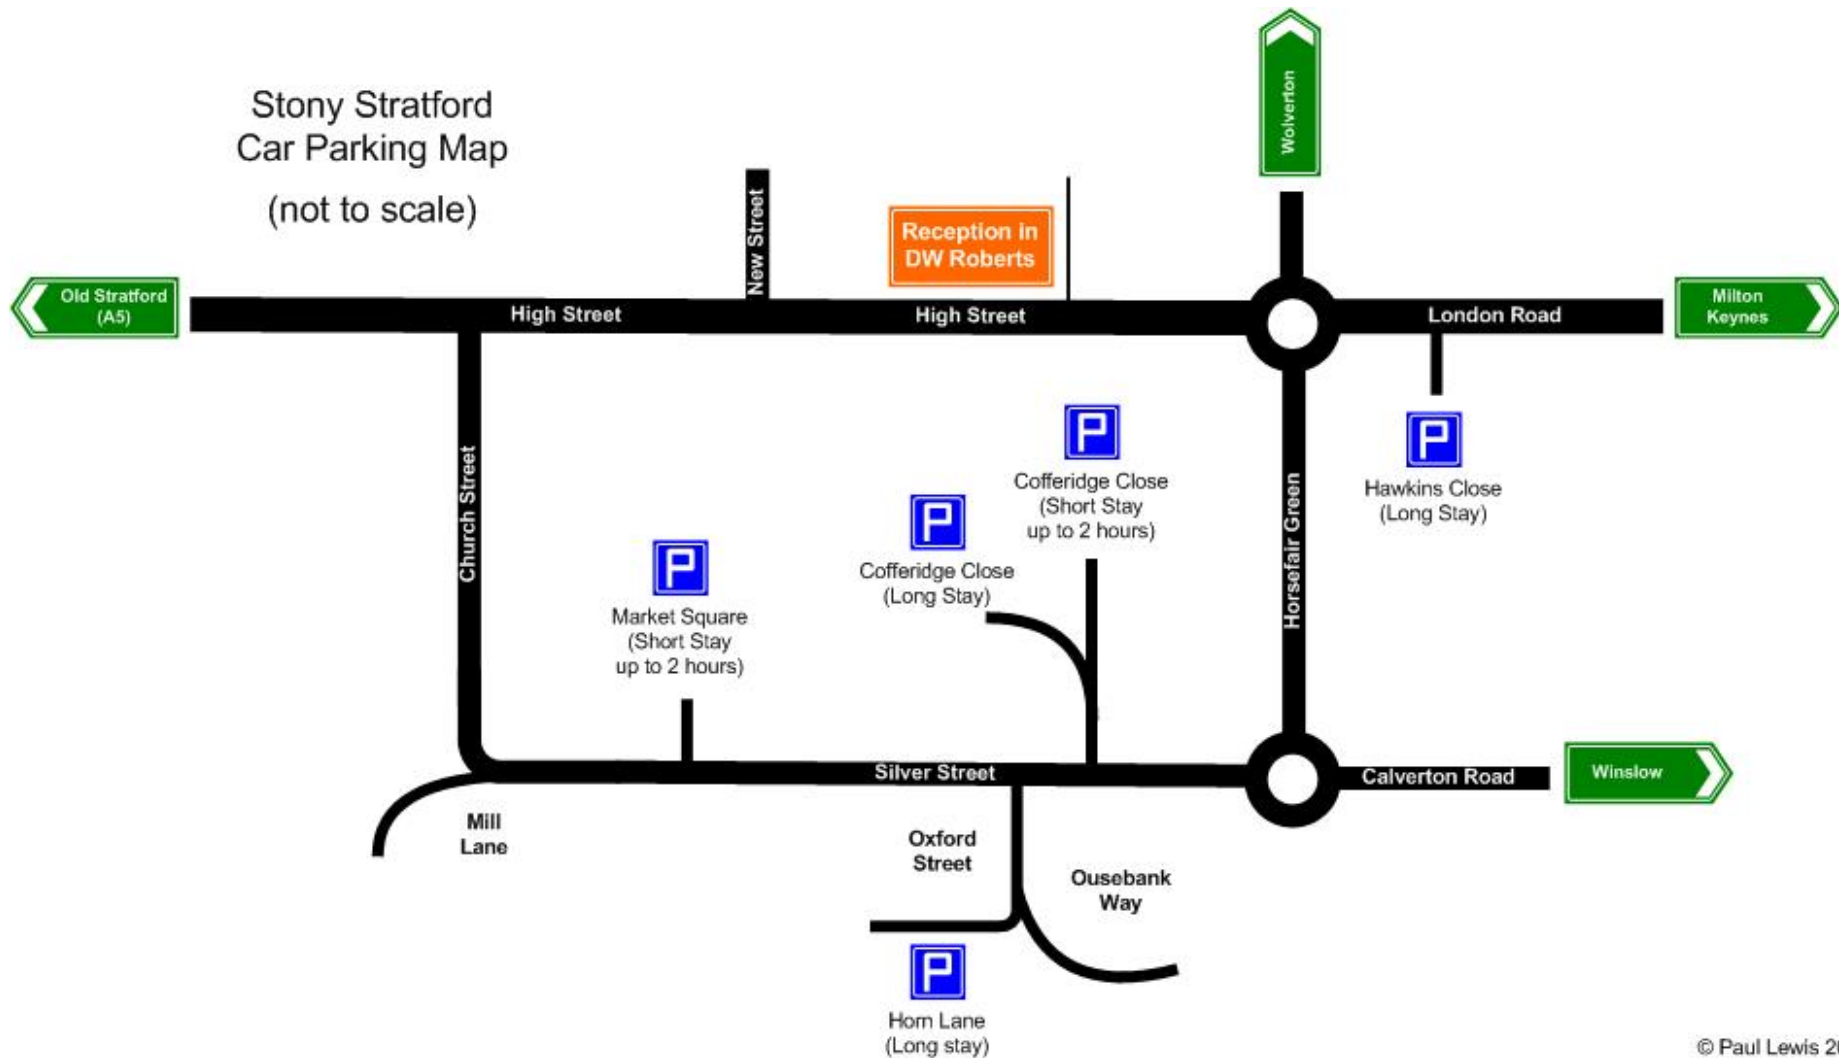

# STONY STRATFORD OSTEOPATHIC PRACTICE

Stony Stratford  
Car Parking Map  
(not to scale)

© Paul Lewis 2007

16 High Street, Stony Stratford, Milton Keynes, MK11 1AF  
01908 565444, [www.ssop.co.uk](http://www.ssop.co.uk), Paul Lewis B.Ost and Associates